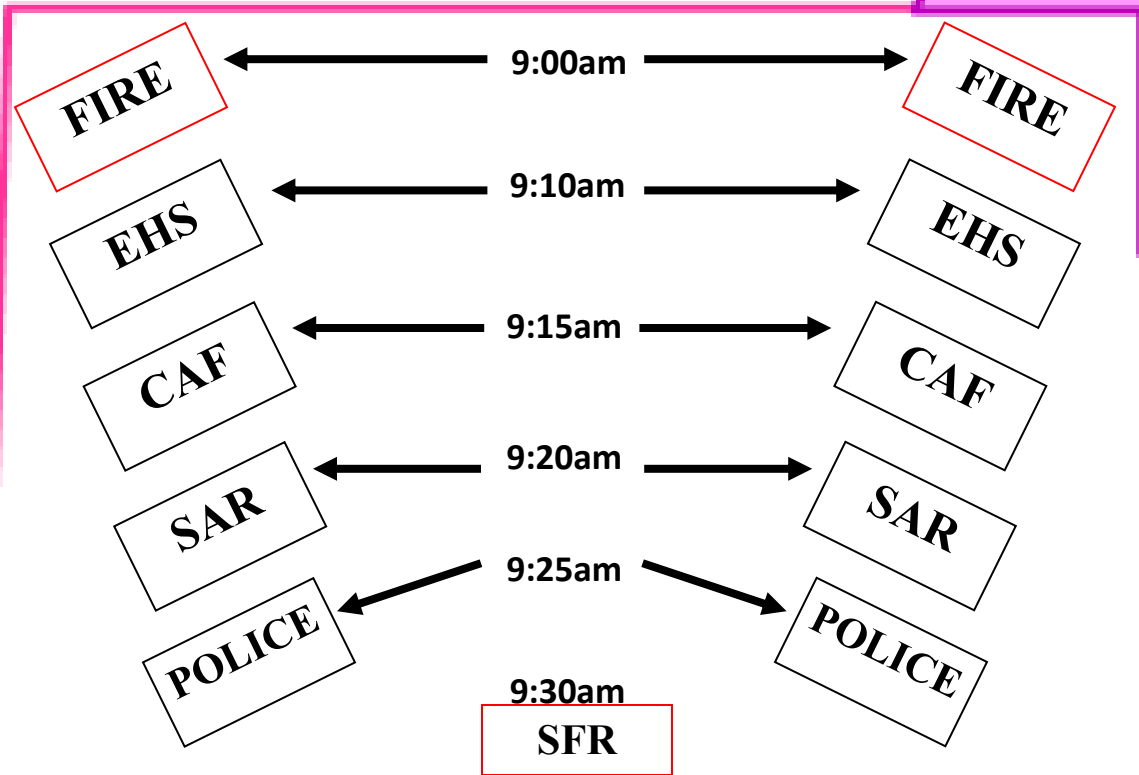

ROAD

**ITS NOT WEAK
POST TRAUMATIC STRESS
TO SPEAK**
NOT ALL WOUNDS ARE VISIBLE

Cauldron

AXE

**9:00am - 9:30am
Emergency Vehicle Staging**

FLAG FLAG FLAG FLAG FLAG FLAG FLAG FLAG

SPONSOR'S TENTS

XLAVU
EXTRA LARGE AUDIO VISUAL