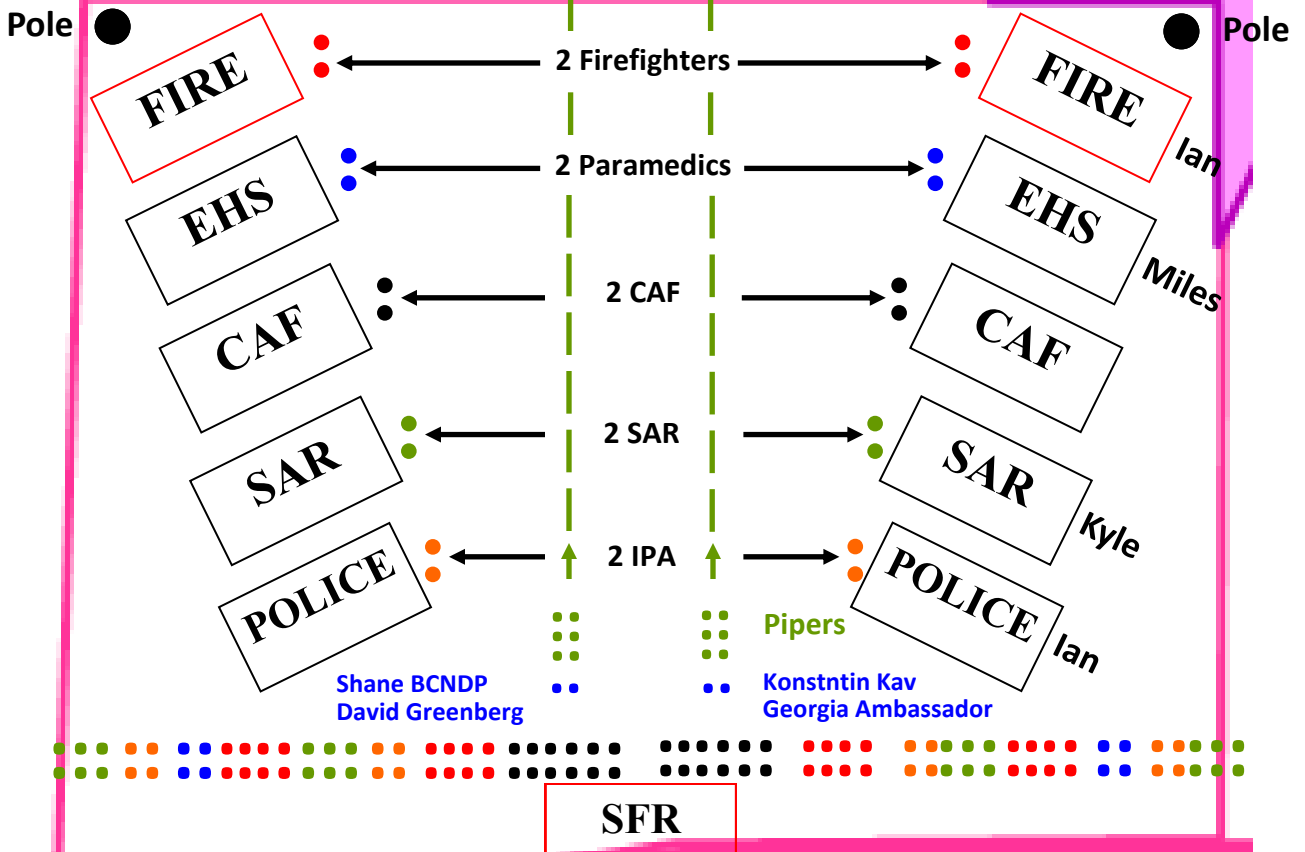

Cauldron

**ITS NOT WEAK
POST TRAUMATIC STRESS
TO SPEAK**
NOT ALL WOUNDS ARE VISIBLE

10:55am - Sirens
11:00am - Start

All Lights On
No Sirens

B
Bugler

Cauldron

11:00am

ITS NOT WEAK
POST TRAUMATIC STRESS
TO SPEAK
NOT ALL WOUNDS ARE VISIBLE